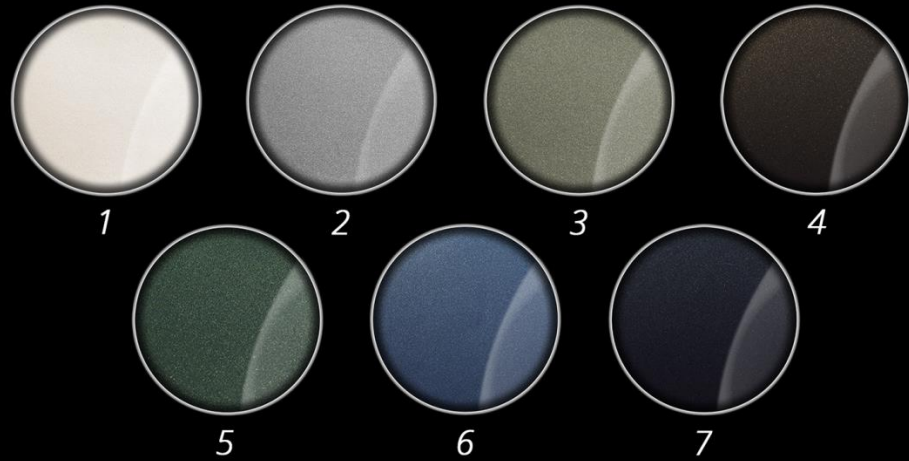

virtuoso

Standard Xirallic High Gloss color options

1. Pearl white; 2. Silver grey; 3. Zinc grey; 4. Charcoal grey
5. Pine green; 6. Ice blue; 7. Glacier blue

Exclusive Metallic High Gloss color options

1. Flame Chameleon; 2. Lemon; 3. Deep Orange; 4. Saturated green
5. Teal; 6. Saturated blue